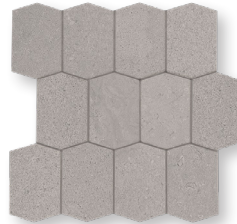

PIETRA BLEND

COLLECTION

MALINE TILE
ELEVATE YOUR SHOWROOM

malinetile.com

PIETRA BLEND

Stock Sizes

4"x12"

12"x24"

4"x24" Deco Blend

Octagon Mosaic

Long Hexagon Mosaic

Basketweave Mosaic

3"x12" Bullnose

Colors

Gray Natural

Gray Wave

Pearl Natural

Pearl Wave

White Natural

White Wave

Gray Natural | 12"x24"

White Wave | 12"x24"

Pearl Natural | 4"x24" Deco Blend

White Natural | 12"x24"

White Wave | 12"x24"

White Natural | 4"x12"

PIETRA BLEND

Technical Characteristics

Material	Finish	Thickness	Application	Frost Resistance	DCOF	Slip Resistance	Shade Variation	Rectified
Glazed Porcelain	Matte	10mm	Interior/ Exterior	Yes	≥0.42	R10	V2	Yes