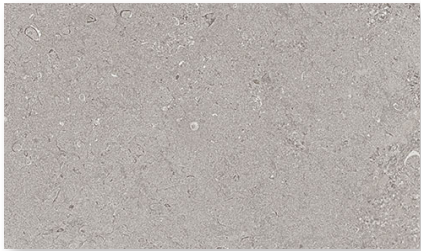

4"x24" Deco Blend

Octagon Mosaic

Long Hexagon Mosaic

Basketweave Mosaic

3"x12" Bullnose

Colors

Gray Natural

Gray Wave

Pearl Natural

Pearl Wave

White Natural

White Wave

Gray Natural | 12"x24"

White Wave | 12"x24"

Pearl Natural | 4"x24" Deco Blend

White Natural | 12"x24"